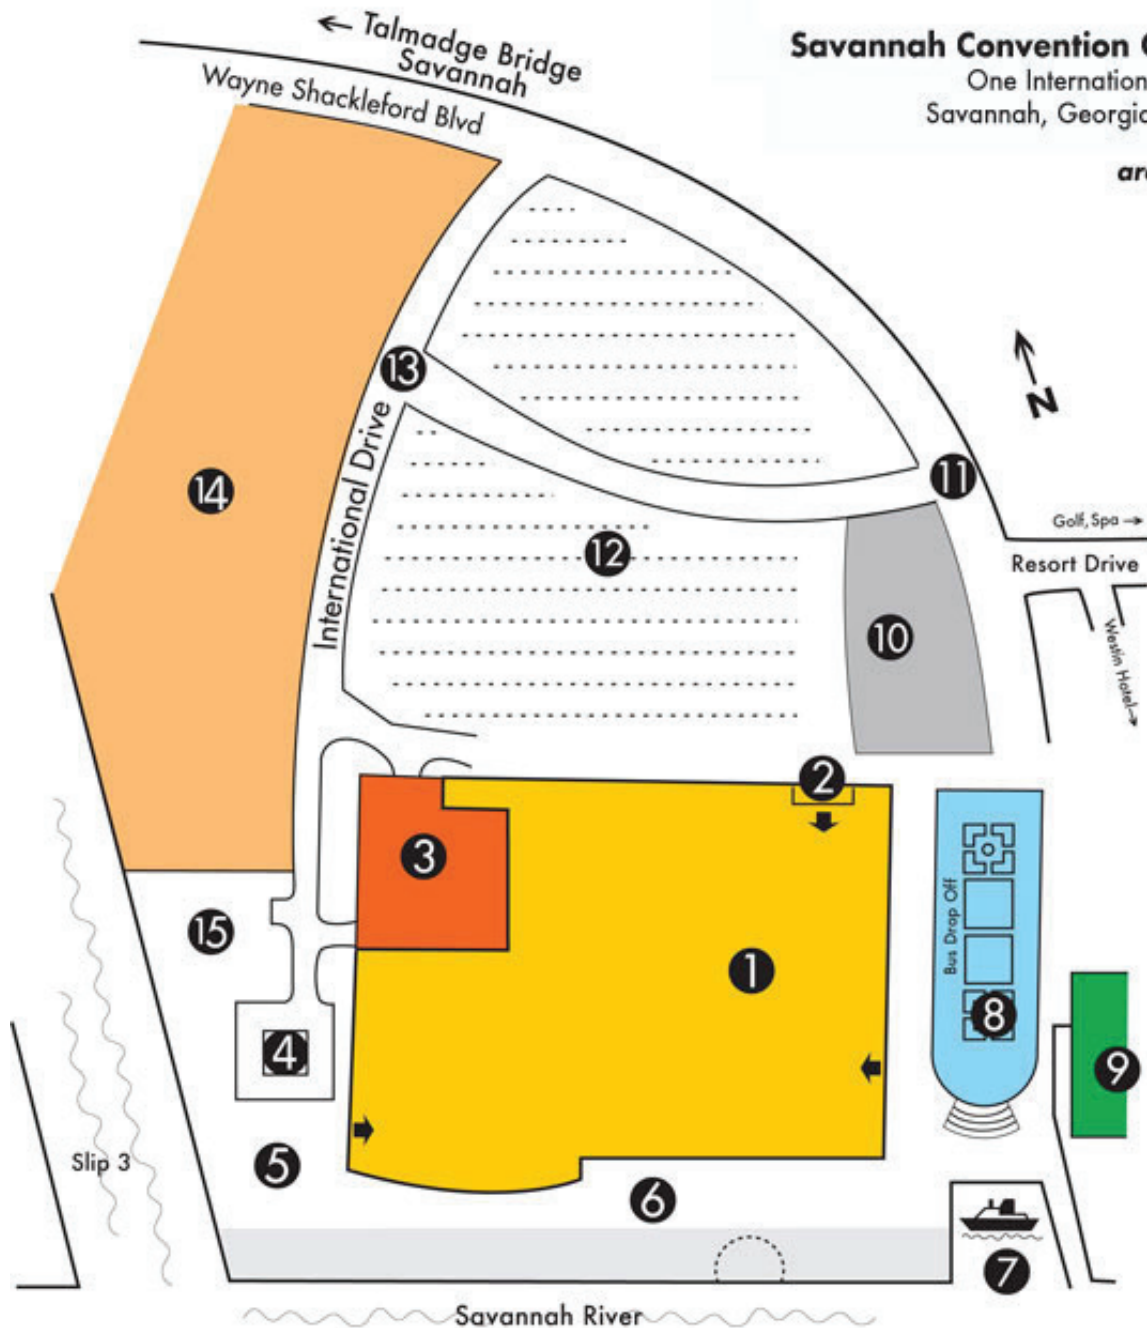

# SAVANNAH CONVENTION CENTER

## Savannah Convention Center

One International Drive  
Savannah, Georgia 31402

area map

- |  |   |
|--|---|
| <ul style="list-style-type: none"> <li>1. Savannah Convention Center</li> <li>2. North Entrance</li> <li>3. Loading Docks and Service Area</li> <li>4. Tomochichi Square - Administrative Offices, Ballroom Entrance, Visitor Parking</li> <li>5. River Plaza</li> <li>6. Esplanade and River Walk</li> <li>7. Savannah Convention Center Landing/Savannah Belles Water Ferry</li> </ul> | <ul style="list-style-type: none"> <li>8. Bryan Square and Main Entrance/Bus Drop-off</li> <li>9. Westin Savannah Harbor Golf Resort &amp; Spa</li> <li>10. Area 3 : Overflow Parking</li> <li>11. East Parking Entrance</li> <li>12. Main Parking</li> <li>13. West Parking Entrance</li> <li>14. Area 7: Staging, Marshalling, Overflow Parking</li> <li>15. Staff Parking</li> </ul> |
|--|---|