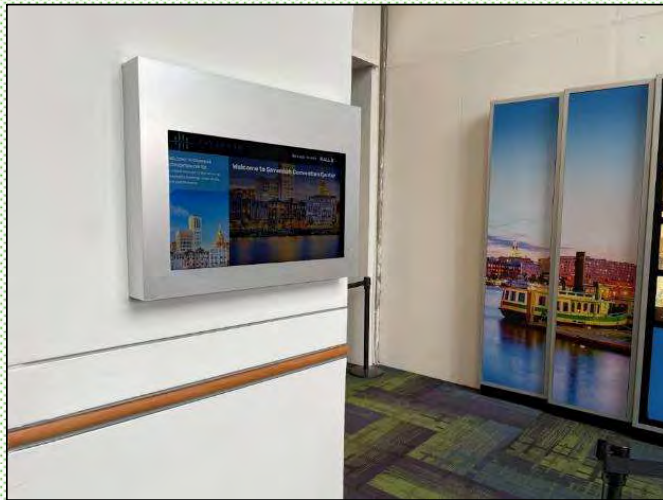

**$100
each**

Clint Jenkins
clint.jenkins@cclld.net
o: 912.447.4022
c: 404.557.3526

April 21, 2022

Area to display
images for
branding,
messaging
or sponsorship

Meeting Room Monitors (22)

At entry for each Meeting Room, Ballroom,
Boardroom, Hall B, and Auditorium
Cost: **$100 each** – duration of event
Data Displayed using Spreadsheet

For Show-Management use only – Not to be shared with
General Contractors, Designers or 3rd party partners.