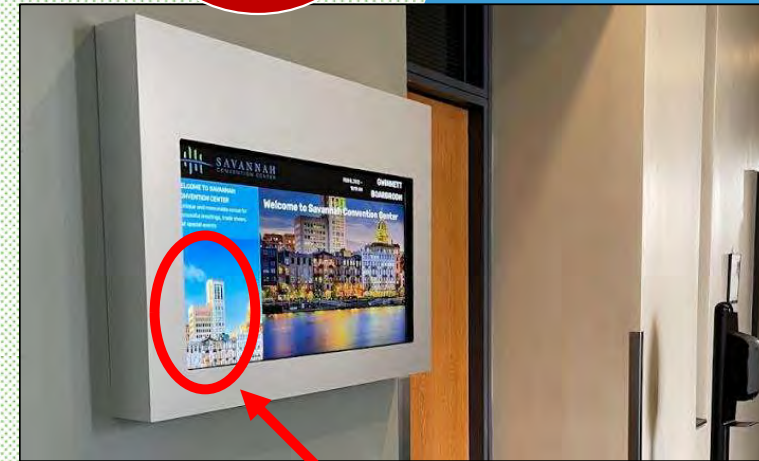

**$100
each**

Clint Jenkins
clint.jenkins@cclld.net
o: 912.447.4022
c: 404.557.3526

April 21, 2022