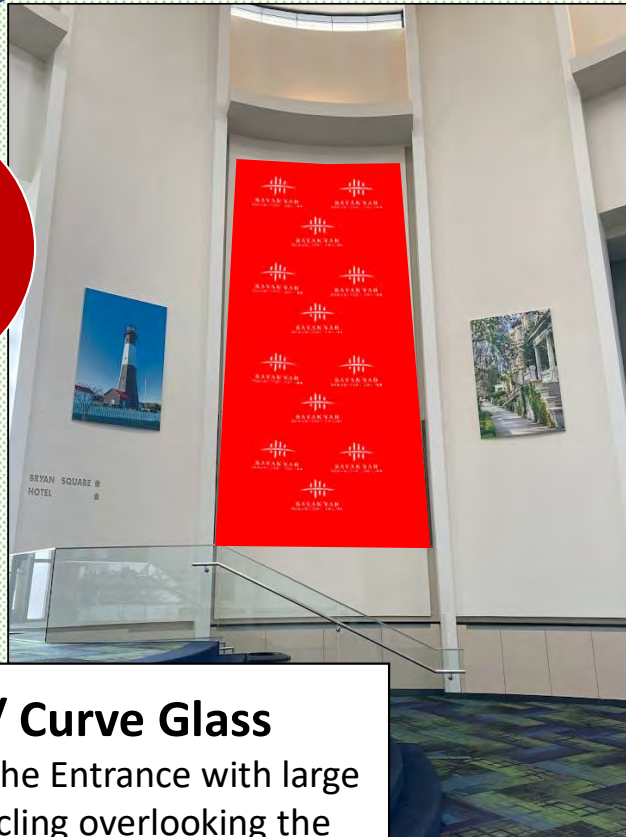

$5,850

Wall Cling/ Curve Glass

Make an Impact at the Entrance with large wall cling or glass cling overlooking the atrium.

Call to discuss options.