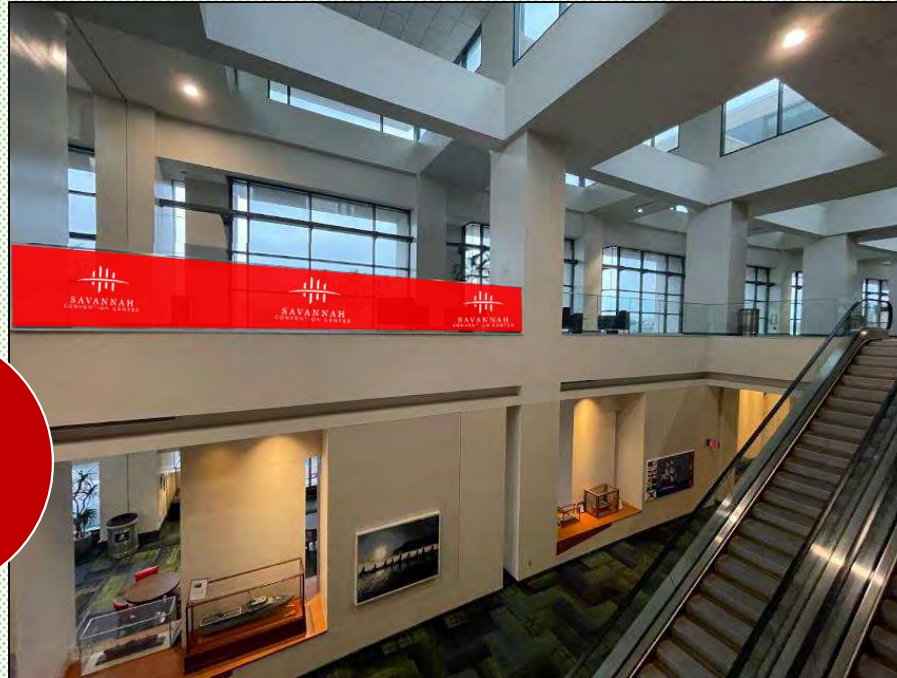

$3,400

Glass Clings - Rail

Utilize the Glass where it is viewable from Escalator, Steps, ground floor and 2nd floor.
Call to discuss options.

Clint Jenkins
clint.jenkins@cclcd.net
o: 912.447.4022
c: 404.557.3526

April 21, 2022