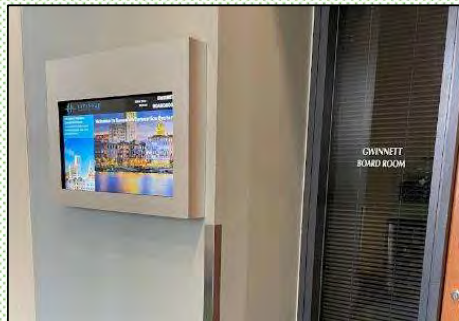

### Individual Monitors (9)

Located at Center entry points  
Cost: **\$1,700** all content in  
180 second loop on all 9 Monitors  
For duration of your event

**\$100  
each**

Clint Jenkins  
clint.jenkins@cclld.net  
o: 912.447.4022  
c: 404.557.3526