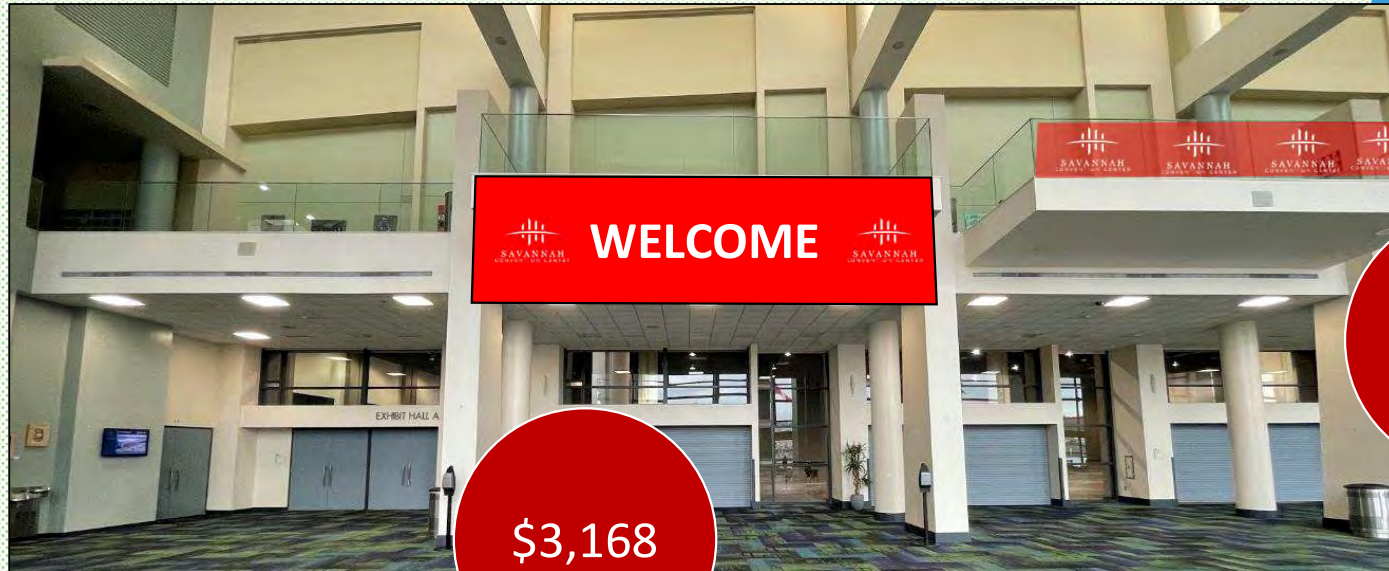

$2,132

$3,168

Banners & Glass Cling

Utilize the Exhibit Hall entry points for placing large-format Banners
Call to discuss options.