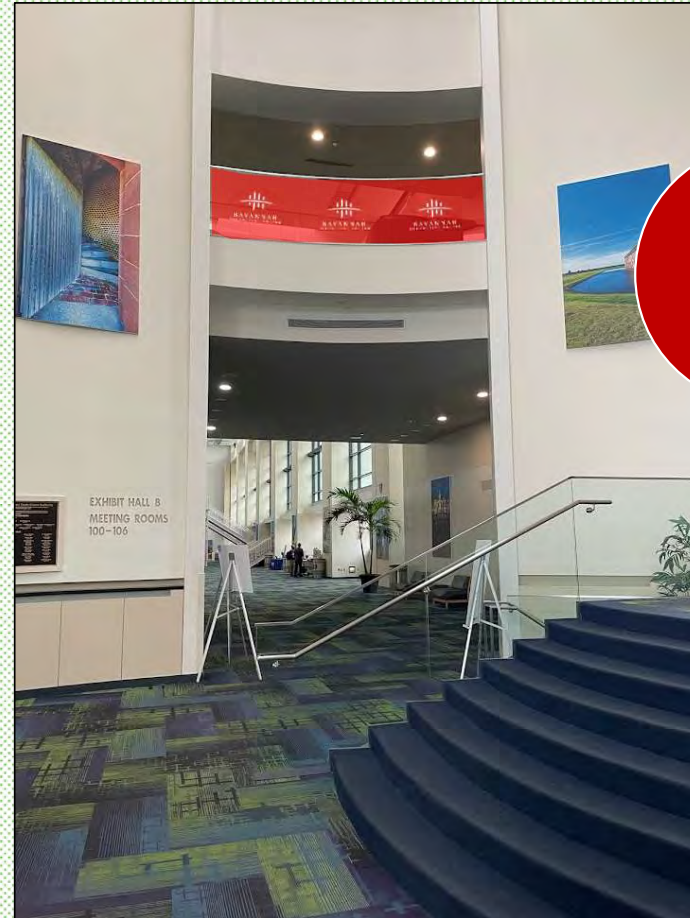

### Wall Cling/ Curve Glass

Make an Impact at the Entrance with large wall cling or glass cling overlooking the atrium.

Call to discuss options.

\$1,340

Clint Jenkins  
clint.jenkins@cld.net  
o: 912.447.4022  
c: 404.557.3526