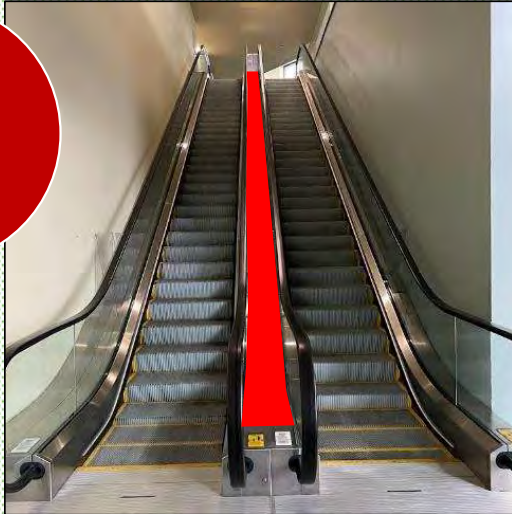

$850

Escalator Runners

Use the center gutter of the two escalators to generate impressions in high-traffic area.
Call to discuss options.