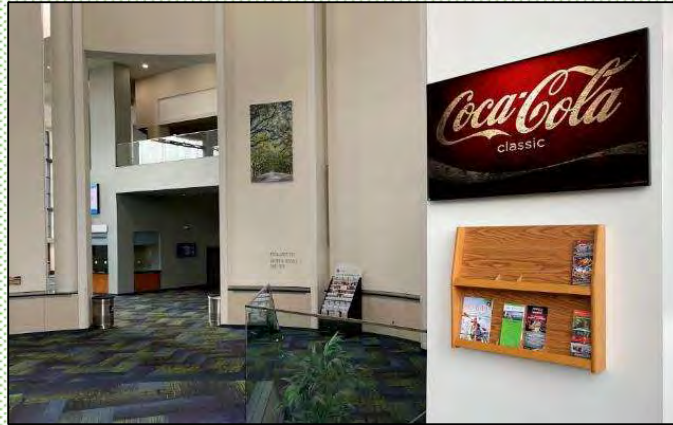

$2,400 for
all
Individual
Monitors
and LED
Screen

Clint Jenkins
clint.jenkins@cclld.net
o: 912.447.4022
c: 404.557.3526

April 21, 2022